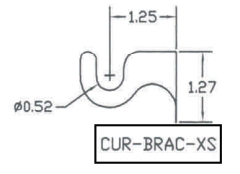

Curtain Bracket Dimensions

Fits OUR Curtain Rods

CUR-BRAC

CUR-BRAC-C

CUR-BRAC-DB

CUR-BRAC-DB-C

CUR-BRAC-DT

CUR-BRAC-XS

CUR-BRAC-XS-C

Fits 3/4" Diameter Curtain Rods

CUR-BRAC-34

CUR-BRAC-C-34

CUR-BRAC-34

Fits 1" Diameter Curtain Rods

CUR-BRAC-1

CUR-BRAC-C1