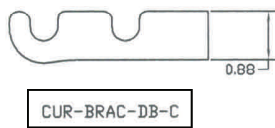

Curtain Bracket Dimensions

Fits OUR Curtain Rods

CUR-BRAC

CUR-BRAC-C

CUR-BRAC-DB

CUR-BRAC-DB-C

CUR-BRAC-DT

CUR-BRAC-XS

CUR-BRAC-XS-C

Fits 3/4" Diameter Curtain Rods

CUR-BRAC-34

CUR-BRAC-C-34

CUR-BRAC-34

Fits 1" Diameter Curtain Rods

CUR-BRAC-1

CUR-BRAC-C1