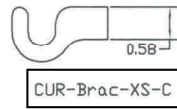

Curtain Bracket Dimensions

Fits OUR Curtain Rods

CUR-BRAC

CUR-BRAC-C

CUR-BRAC-DB

CUR-BRAC-DB-C

CUR-BRAC-DT

CUR-BRAC-XS

CUR-BRAC-XS-C

Fits 3/4" Diameter Curtain Rods

CUR-BRAC-34

CUR-BRAC-C-34

CUR-BRAC-34

Fits 1" Diameter Curtain Rods

CUR-BRAC-1

CUR-BRAC-C1