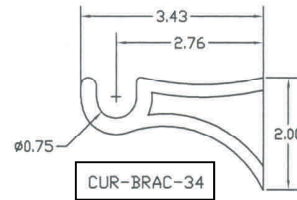

Curtain Bracket Dimensions

Fits OUR Curtain Rods

CUR-BRAC

CUR-BRAC-C

CUR-BRAC-DB

CUR-BRAC-DB-C

CUR-BRAC-DT

CUR-BRAC-XS

CUR-BRAC-XS-C

Fits 3/4" Diameter Curtain Rods

CUR-BRAC-34

CUR-BRAC-C-34

CUR-BRAC-34

Fits 1" Diameter Curtain Rods

CUR-BRAC-1

CUR-BRAC-C1