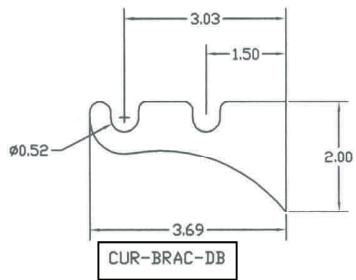

Curtain Bracket Dimensions

Fits OUR Curtain Rods

CUR-BRAC

CUR-BRAC-C

CUR-BRAC-DB

CUR-BRAC-DB-C

CUR-BRAC-DT

CUR-BRAC-XS

CUR-BRAC-XS-C

Fits 3/4" Diameter Curtain Rods

CUR-BRAC-34

CUR-BRAC-C-34

CUR-BRAC-34

Fits 1" Diameter Curtain Rods

CUR-BRAC-1

CUR-BRAC-C1

CUR-BRAC-DT-1