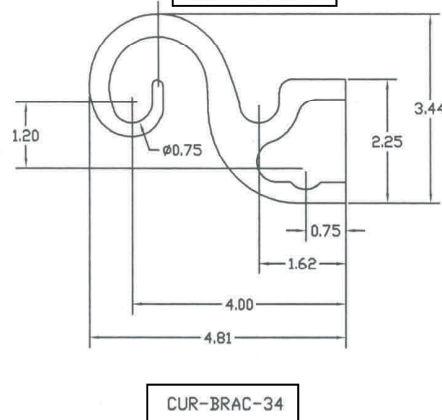

Curtain Bracket Dimensions

Fits OUR Curtain Rods

CUR-BRAC

CUR-BRAC-C

CUR-BRAC-DB

CUR-BRAC-DB-C

CUR-BRAC-DT

CUR-BRAC-XS

CUR-BRAC-XS-C

Fits 3/4" Diameter Curtain Rods

CUR-BRAC-34

CUR-BRAC-C-34

CUR-BRAC-34

Fits 1" Diameter Curtain Rods

CUR-BRAC-1

CUR-BRAC-C1

CUR-BRAC-DT-1