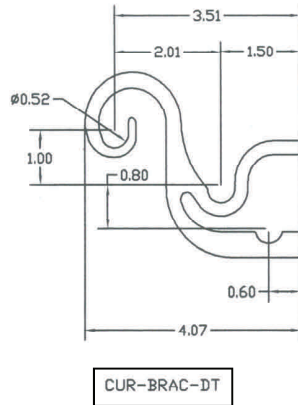

Curtain Bracket Dimensions

Fits OUR Curtain Rods

CUR-BRAC

CUR-BRAC-C

CUR-BRAC-DB

CUR-BRAC-DB-C

CUR-BRAC-DT

CUR-BRAC-XS

CUR-BRAC-XS-C

Fits 3/4" Diameter Curtain Rods

CUR-BRAC-34

CUR-BRAC-C-34

CUR-BRAC-34

Fits 1" Diameter Curtain Rods

CUR-BRAC-1

CUR-BRAC-C1

CUR-BRAC-DT-1