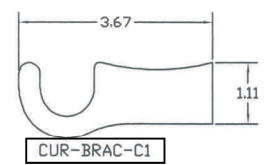

Curtain Bracket Dimensions

Fits OUR Curtain Rods

CUR-BRAC

CUR-BRAC-C

CUR-BRAC-DB

CUR-BRAC-DB-C

CUR-BRAC-DT

CUR-BRAC-XS

CUR-BRAC-XS-C

Fits 3/4" Diameter Curtain Rods

CUR-BRAC-34

CUR-BRAC-C-34

CUR-BRAC-34

Fits 1" Diameter Curtain Rods

CUR-BRAC-1

CUR-BRAC-C1