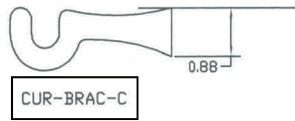

Curtain Bracket Dimensions

Fits OUR Curtain Rods

CUR-BRAC

CUR-BRAC-C

CUR-BRAC-DB

CUR-BRAC-DB-C

CUR-BRAC-DT

CUR-BRAC-XS

CUR-BRAC-XS-C

Fits 3/4" Diameter Curtain Rods

CUR-BRAC-34

CUR-BRAC-C-34

CUR-BRAC-34

Fits 1" Diameter Curtain Rods

CUR-BRAC-1

CUR-BRAC-C1