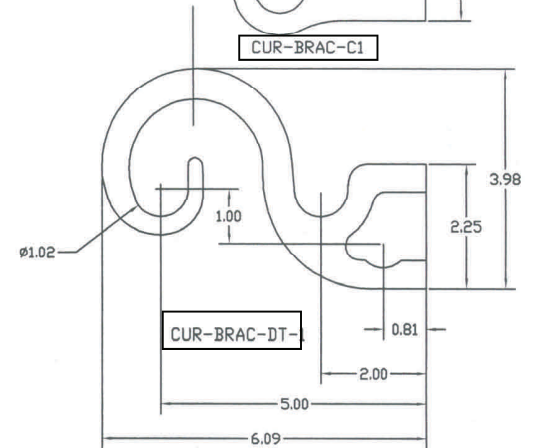

Curtain Bracket Dimensions

Fits OUR Curtain Rods

CUR-BRAC

CUR-BRAC-C

CUR-BRAC-DB

CUR-BRAC-DB-C

CUR-BRAC-DT

CUR-BRAC-XS

CUR-BRAC-XS-C

Fits 3/4" Diameter Curtain Rods

CUR-BRAC-34

CUR-BRAC-C-34

CUR-BRAC-34

Fits 1" Diameter Curtain Rods

CUR-BRAC-1

CUR-BRAC-C1

CUR-BRAC-DT-1