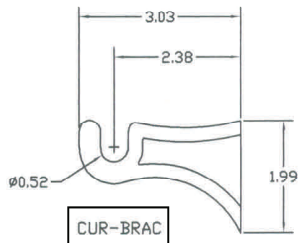

Curtain Bracket Dimensions

Fits OUR Curtain Rods

CUR-BRAC

CUR-BRAC-C

CUR-BRAC-DB

CUR-BRAC-DB-C

CUR-BRAC-DT

CUR-BRAC-XS

CUR-BRAC-XS-C

Fits 3/4" Diameter Curtain Rods

CUR-BRAC-34

CUR-BRAC-C-34

CUR-BRAC-34

Fits 1" Diameter Curtain Rods

CUR-BRAC-1

CUR-BRAC-C1