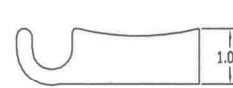

Curtain Bracket Dimensions

Fits OUR Curtain Rods

CUR-BRAC

CUR-BRAC-C

CUR-BRAC-DB

CUR-BRAC-DB-C

CUR-BRAC-DT

CUR-BRAC-XS

CUR-BRAC-XS-C

Fits 3/4" Diameter Curtain Rods

CUR-BRAC-34

CUR-BRAC-C-34

CUR-BRAC-34

Fits 1" Diameter Curtain Rods

CUR-BRAC-1

CUR-BRAC-C1