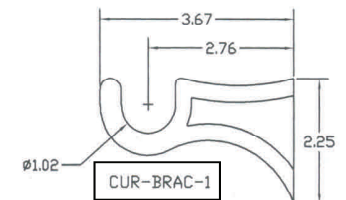

Curtain Bracket Dimensions

Fits OUR Curtain Rods

CUR-BRAC

CUR-BRAC-C

CUR-BRAC-DB

CUR-BRAC-DB-C

CUR-BRAC-DT

CUR-BRAC-XS

CUR-BRAC-XS-C

Fits 3/4" Diameter Curtain Rods

CUR-BRAC-34

CUR-BRAC-C-34

CUR-BRAC-34

Fits 1" Diameter Curtain Rods

CUR-BRAC-1

CUR-BRAC-C1